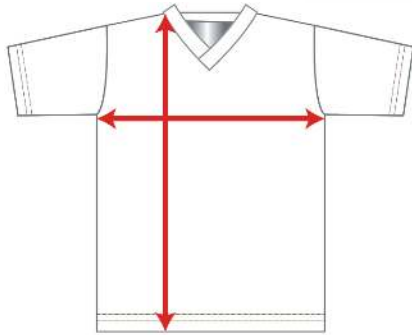

PLEASE USE OUR SIZE GUIDE BELOW WHEN PLACING YOUR ORDER:

Please note:

- To keep production costs to a minimum orders will be collated on the 20th day of each month.
- There is usually a 7-10 day production time.
- Shirts can be collected at SPCA premises in Grassy Park or SPCA Vet Shop in Plumstead. Alternatively please contact Tyron: awareness2@spca-ct.co.za to arrange collection.
- For **optional** post office counter to counter delivery this additional cost applies:
  5 tees and less: R100, 6 - 10 tees: R200

Title _____ Name _____ Surname _____
Postal Address _____
_____
Postal code _____
Email _____ Tel (h) _____
Tel (w) _____ Cell _____

PLEASE SUPPLY:

Quantity: _____ X-SMALL Mens T-Shirt(s) @ R350 each R _____
_____ SMALL Mens T-Shirt(s) @ R350 each R _____
_____ MEDIUM Mens T-Shirt(s) @ R350 each R _____
_____ LARGE Mens T-Shirt(s) @ R350 each R _____
_____ X-LARGE Mens T-Shirt(s) @ R350 each R _____
_____ 2X-LARGE Mens T-Shirt(s) @ R350 each R _____

Quantity: _____ X-SMALL Ladies T-Shirt(s) @ R350 each R _____
_____ SMALL Ladies T-Shirt(s) @ R350 each R _____
_____ MEDIUM Ladies T-Shirt(s) @ R350 each R _____
_____ LARGE Ladies T-Shirt(s) @ R350 each R _____
_____ X-LARGE Ladies T-Shirt(s) @ R350 each R _____
_____ 2X-LARGE Ladies T-Shirt(s) @ R350 each R _____

☐ Postage (optional) - please see last note on left R _____

Form of payment: ☐ EFT **Total R _____**

MENS		
X-SMALL	CHEST L-R UNDER ARM	43cm - 46cm
	LENGTH	66cm
SMALL	CHEST L-R UNDER ARM	47cm - 50cm
	LENGTH	70cm
MEDIUM	CHEST L-R UNDER ARM	51cm - 54cm
	LENGTH	73cm
LARGE	CHEST L-R UNDER ARM	55cm - 58cm
	LENGTH	73.5cm
X-LARGE	CHEST L-R UNDER ARM	59cm - 60cm
	LENGTH	74.5cm
2X-LARGE	CHEST L-R UNDER ARM	61cm - 64cm
	LENGTH	76cm

LADIES FITTED		
X-SMALL	CHEST L-R UNDER ARM	39cm - 40cm
	LENGTH	57cm
SMALL	CHEST L-R UNDER ARM	41cm - 42cm
	LENGTH	60cm
MEDIUM	CHEST L-R UNDER ARM	43cm - 45cm
	LENGTH	61cm
LARGE	CHEST L-R UNDER ARM	46cm - 49cm
	LENGTH	62cm
X-LARGE	CHEST L-R UNDER ARM	50cm - 52cm
	LENGTH	68cm
2X-LARGE	CHEST L-R UNDER ARM	53cm - 56cm
	LENGTH	70cm

SPCA BANK DETAILS

Name: Cape of Good Hope SPCA
Bank: Standard Bank, Constantia
Acc: 071 832 858
Branch: 051001 or 025309
Ref: (C4C, Initial and Surname)

Please send this completed entry form and proof of payment to the CoGH SPCA by fax to 086 674 3356 or email awareness2@spca-ct.co.za. Please ensure you receive email confirmation of your order. For any enquiries please contact Tyron at awareness2@spca-ct.co.za or 021 700 4190.

May we send you SPCA promotions? ☐ YES ☐ NO **Thank you for your support.**